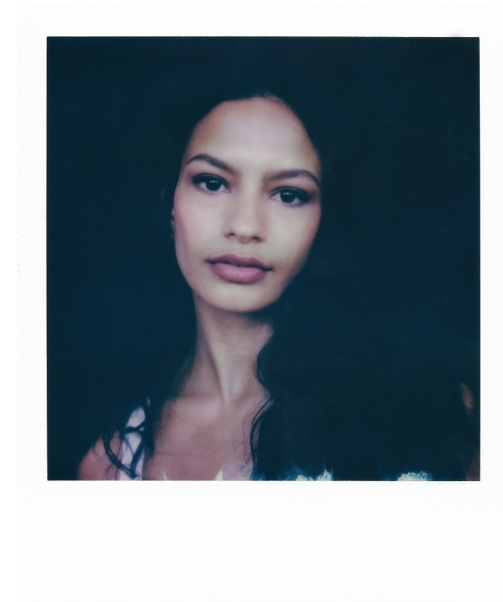

JESSICA BINNS

Height 5'6" / 168cm

Bust 32.5" / 83cm Waist 26.5" / 67cm Hips 37.5" / 95cm Dress 4 US / 34 EU / 6 UK Shoes 7.5

US / 38.5 EU / 5.5 UK

Hair Brown Eyes Brown

anm
MANAGEMENT

1159 Dundas St. E, #148 Toronto, ON M4M 3N9

Email: info@anm-mgmt.com Tel: 1.416.792.0357

www.anm-mgmt.com