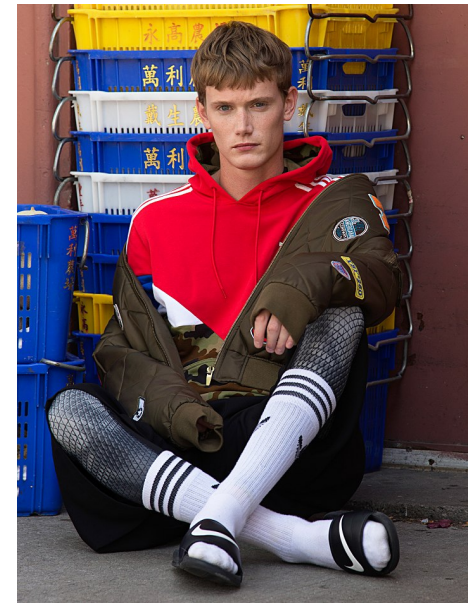

MALCOLM DE RUITER

Height 6'2.5" / 190cm

Chest 37" / 94cm Waist 29" / 74cm Inseam 34" / 86cm Suit 38.5" / 98cm / 48.5 Shoes 12

US / 46.5 EU / 11.5 UK

Hair Strawberry Blonde Eyes Blue

TOPMAN

TOPMAN

anm
MANAGEMENT