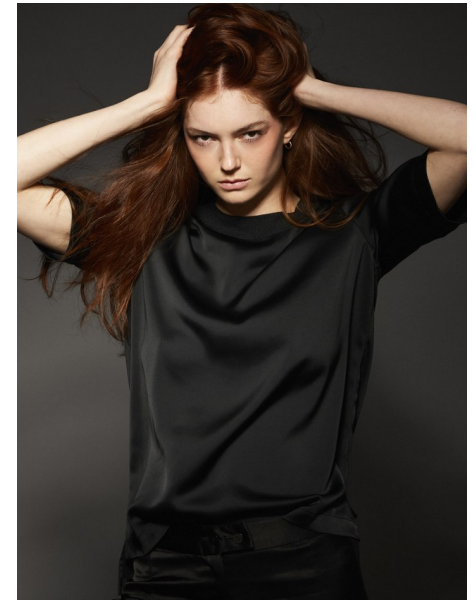

## VICTORIA GRACE BRITT

Height 5'9.5" / 176cm

Bust 35" / 89cm Cup C Waist 25" / 63cm Hips 36" / 91cm Dress 0 - 2 US / 30 - 32 EU / 2 - 4

UK Shoes 8.5 US / 25 EU / 7.5 UK(kids)

Hair Auburn Red Eyes Brown

**anm**  
MANAGEMENT