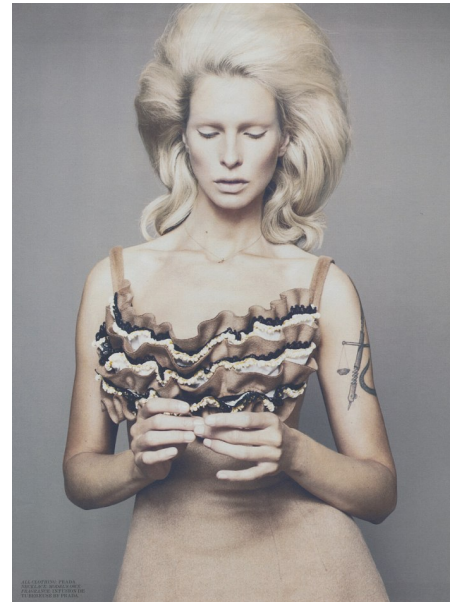

CHRISTINA KRUSE

Height 5'11" / 180cm

Bust 34" / 86cm Waist 24" / 61cm Hips 35" / 89cm Dress 0 - 2 US / 30 - 32 EU / 2 - 4

UK Shoes 9.5 US / 40.5 EU / 7 UK

Hair *Blonde* Eyes *Blue*

anm
MANAGEMENT

1159 Dundas St. E, #148 Toronto, ON M4M 3N9
Email: info@anm-mgmt.com Tel: 1.416.792.0357
www.anm-mgmt.com