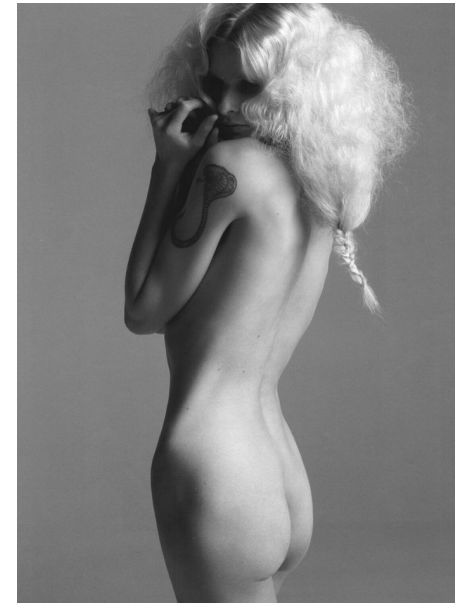

CHRISTINA KRUSE

Height 5'11" / 180cm

Bust 34" / 86cm Waist 24" / 61cm Hips 35" / 89cm Dress 0 - 2 US / 30 - 32 EU / 2 - 4

UK Shoes 9.5 US / 40.5 EU / 7 UK

Hair *Blonde* Eyes *Blue*

anm
MANAGEMENT

1159 Dundas St. E, #148 Toronto, ON M4M 3N9
Email: info@anm-mgmt.com Tel: 1.416.792.0357
www.anm-mgmt.com