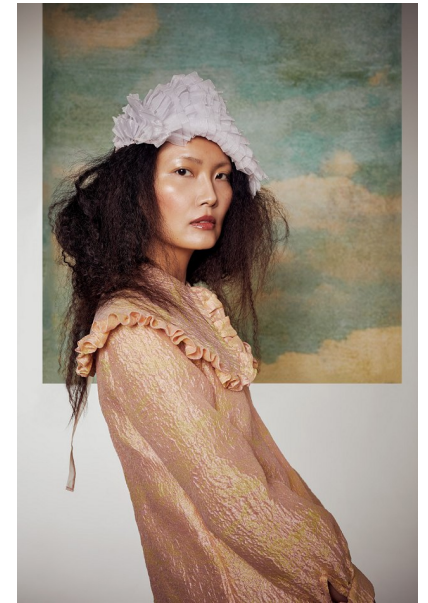

ALEXA WU

Height 5'10" / 178cm

Bust 33" / 84cm Cup B Waist 24" / 61cm Hips 35" / 89cm Dress 0 - 2 US / 30 - 32 EU / 2 - 4

UK Shoes 8 US / 39 EU / 6 UK

Hair Dark Brown Eyes Dark Brown

anm
MANAGEMENT

1159 Dundas St. E, #148 Toronto, ON M4M 3N9
Email: info@anm-mgmt.com Tel: 1.416.792.0357
www.anm-mgmt.com