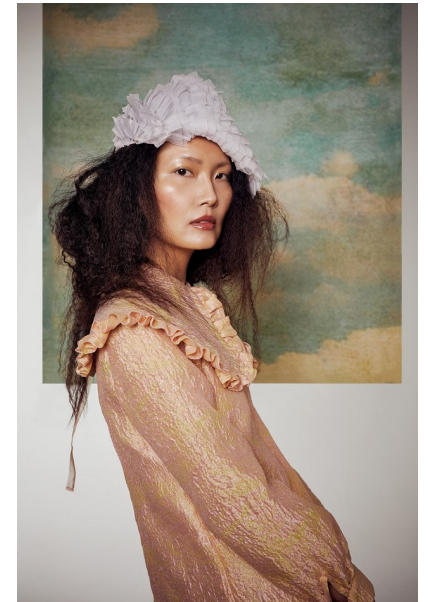

ALEXA WU

Height 5'10" / 178cm

Bust 33" / 84cm Cup B Waist 24" / 61cm Hips 35" / 89cm Dress 0 - 2 US / 30 - 32 EU / 2 - 4

UK Shoes 8 US / 39 EU / 6 UK

Hair Dark Brown Eyes Dark Brown

anm
MANAGEMENT

1159 Dundas St. E, #148 Toronto, ON M4M 3N9
Email: info@anm-mgmt.com Tel: 1.416.792.0357
www.anm-mgmt.com