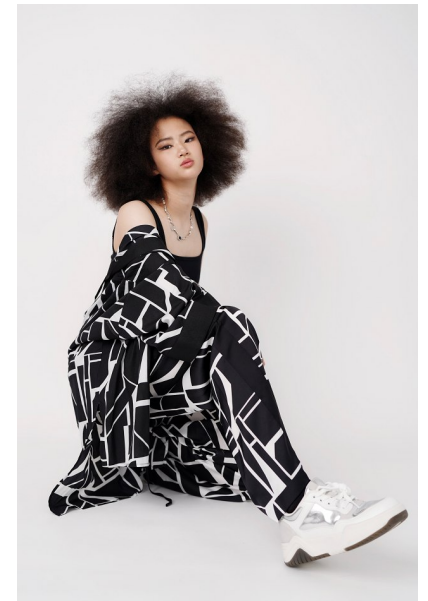

## LINXUAN LYU

Height 5'8" / 173cm

Bust 30.5" / 77cm Waist 23.5" / 60cm Hips 34.5" / 87cm Dress 0 - 2 US / 30 - 32 EU / 2 - 4

UK Shoes 7.5 US / 38.5 EU / 5.5 UK

Hair *Dark Brown* Eyes *Dark Brown*

**anm**  
MANAGEMENT