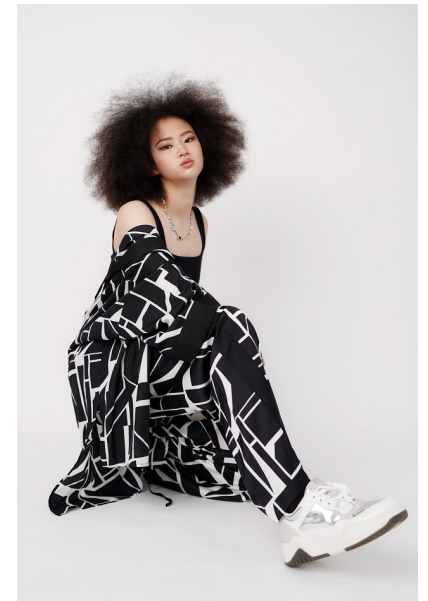

LINXUAN LYU

Height 5'8" / 173cm

Bust 30.5" / 77cm Waist 23.5" / 60cm Hips 34.5" / 87cm Dress 0 - 2 US / 30 - 32 EU / 2 - 4

UK Shoes 7.5 US / 38.5 EU / 5.5 UK

Hair *Dark Brown* Eyes *Dark Brown*

anm
MANAGEMENT