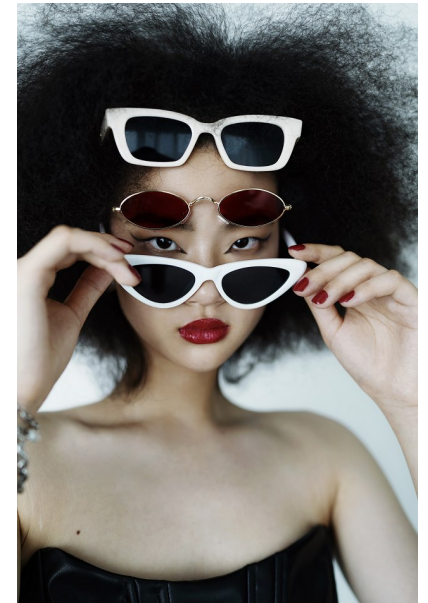

## LINXUAN LYU

Height 5'8" / 173cm

Bust 30.5" / 77cm Waist 23.5" / 60cm Hips 34.5" / 87cm Dress 0 - 2 US / 30 - 32 EU / 2 - 4

UK Shoes 7.5 US / 38.5 EU / 5.5 UK

Hair *Dark Brown* Eyes *Dark Brown*

**anm**  
MANAGEMENT