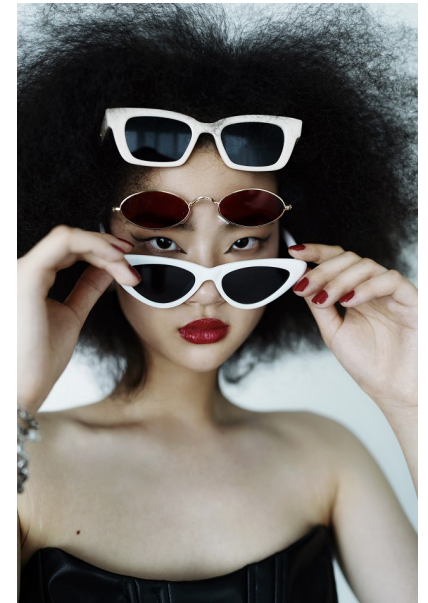

LINXUAN LYU

Height 5'8" / 173cm

Bust 30.5" / 77cm Waist 23.5" / 60cm Hips 34.5" / 87cm Dress 0 - 2 US / 30 - 32 EU / 2 - 4

UK Shoes 7.5 US / 38.5 EU / 5.5 UK

Hair *Dark Brown* Eyes *Dark Brown*

anm
MANAGEMENT