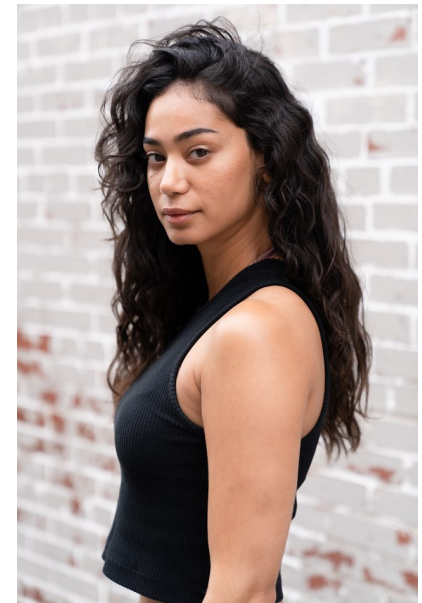

LEILA CHAA

Height 5'7" / 170cm

Bust 32" / 81cm Waist 24" / 61cm Hips 37" / 94cm Dress 2 - 4 US / 32 - 34 EU / 4 - 6

UK Shoes 6.5 US / 37.5 EU / 4.5 UK

Hair Brown Eyes Brown

anm
MANAGEMENT

1159 Dundas St. E, #148 Toronto, ON M4M 3N9
Email: info@anm-mgmt.com Tel: 1.416.792.0357
www.anm-mgmt.com