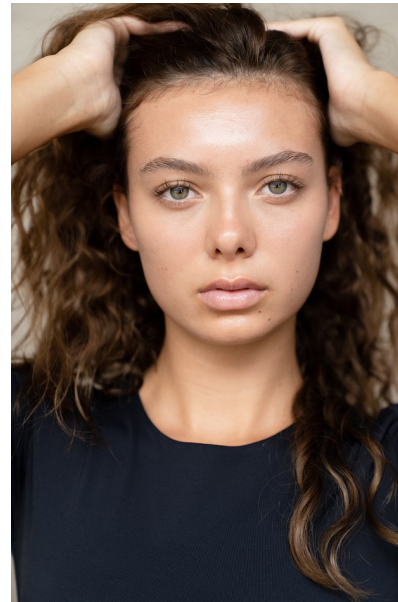

ALINA SOLANO

Height 5'7" / 170cm

Bust 32" / 81cm Waist 24" / 61cm Hips 35.5" / 90cm Dress 0 US / 30 EU / 2 UK Shoes 8.5

US / 39.5 EU / 6 UK

Hair Brown Eyes Blue / Green

anm
MANAGEMENT

1159 Dundas St. E, #148 Toronto, ON M4M 3N9
Email: info@anm-mgmt.com Tel: 1.416.792.0357
www.anm-mgmt.com