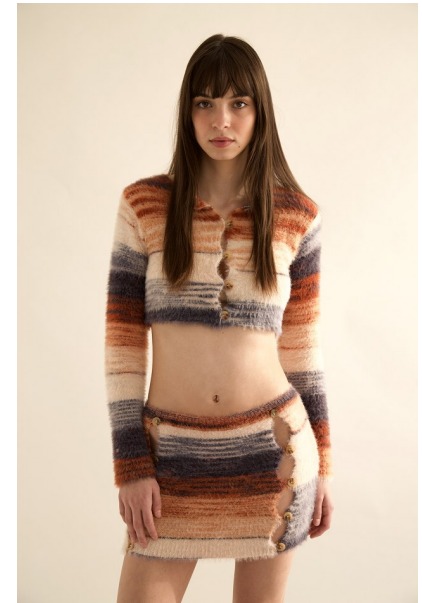

RILEY SUTTON

Height 5'9.5" / 176cm

Bust 31" / 79cm Waist 25" / 63cm Hips 35" / 89cm Dress 2 US / 32 EU / 4 UK Shoes 7.5

US / 38.5 EU / 5.5 UK

Hair Brown Eyes Brown

anm
MANAGEMENT

1159 Dundas St. E, #148 Toronto, ON M4M 3N9
Email: info@anm-mgmt.com Tel: 1.416.792.0357
www.anm-mgmt.com