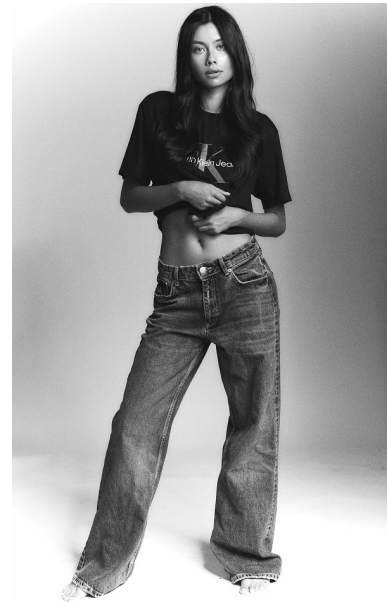

## CHLOE HOCK

Height 5'8" / 173cm

Bust 32" / 81cm Cup C Waist 25" / 63cm Hips 35" / 89cm Dress 2 - 4 US / 32 - 34 EU / 4 - 6

UK Shoes 8.5 US / 39.5 EU / 6 UK

Hair *Dark Brown* Eyes *Green*

**anm**  
MANAGEMENT