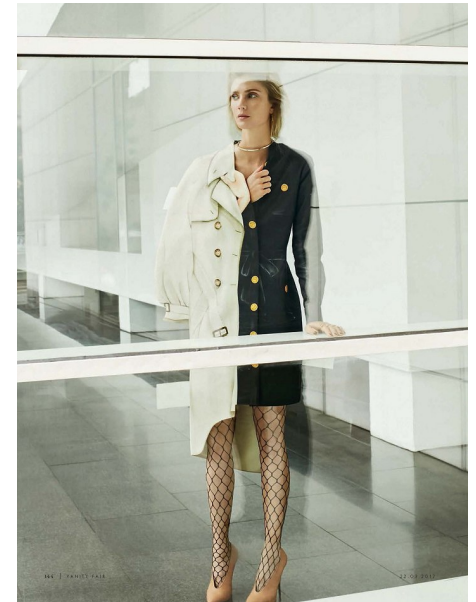

LINDSAY LULLMAN

Height 5'9" / 175cm

Bust 32" / 81cm Waist 24" / 61cm Hips 35" / 89cm Dress 2 - 4 US / 32 - 34 EU / 4 - 6

UK Shoes 9 US / 40 EU / 6.5 UK

Hair Dark Blonde Eyes Blue

anm
MANAGEMENT

1159 Dundas St. E, #148 Toronto, ON M4M 3N9
Email: info@anm-mgmt.com Tel: 1.416.792.0357
www.anm-mgmt.com