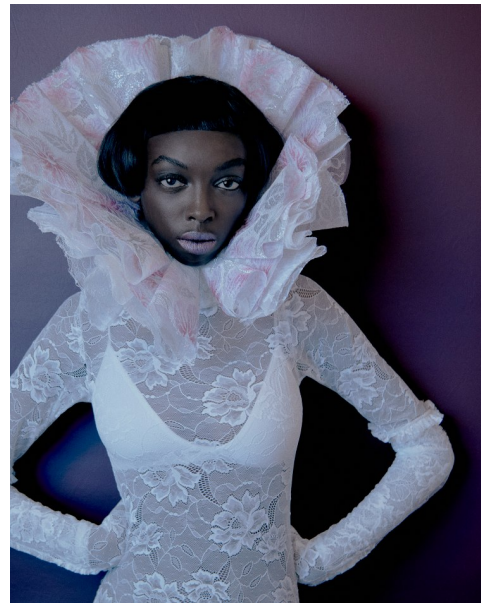

YASSMINE TERDA

Height 5'9" / 175cm

Bust 30" / 76cm Waist 23" / 58cm Hips 33.5" / 85cm Dress 0 - 2 US / 30 - 32 EU / 2 - 4

UK Shoes 8.5 US / 39.5 EU / 6 UK

Hair Black Eyes Brown

anm
MANAGEMENT

1159 Dundas St. E, #148 Toronto, ON M4M 3N9
Email: info@anm-mgmt.com Tel: 1.416.792.0357
www.anm-mgmt.com