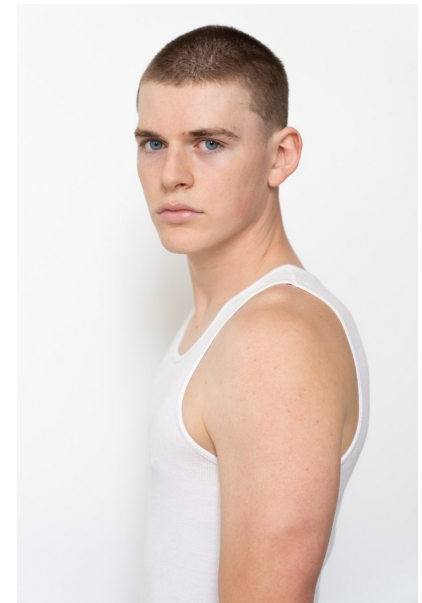

TYLER ROBERTSON

Height 6'2" / 188cm

Chest 38" / 96cm Waist 30" / 76cm Inseam 33" / 84cm Suit 40" / 101cm / 50 Shoes 10.5

US / 44.5 EU / 10 UK

Hair Auburn Eyes Blue

anm
MANAGEMENT

1159 Dundas St. E, #148 Toronto, ON M4M 3N9
Email: info@anm-mgmt.com Tel: 1.416.792.0357
www.anm-mgmt.com