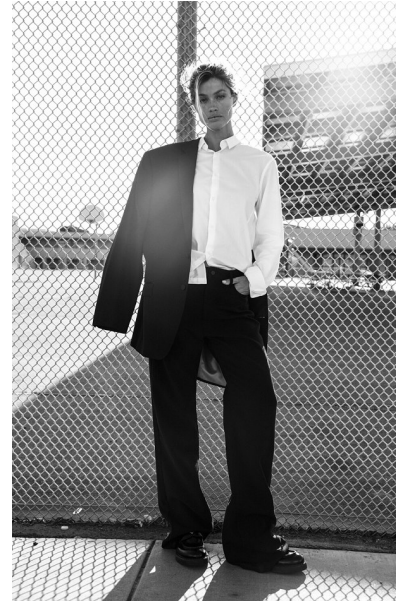

MAGGIE RAWLINS

Height 5'7" / 170cm

Bust 32" / 81cm Waist 23" / 58cm Hips 35" / 89cm Dress 0 US / 30 EU / 2 UK Shoes 8 US / 24

EU / 7 UK(kids)

Hair *Blonde* Eyes *Green*

anm
MANAGEMENT

1159 Dundas St. E, #148 Toronto, ON M4M 3N9
Email: info@anm-mgmt.com Tel: 1.416.792.0357
www.anm-mgmt.com