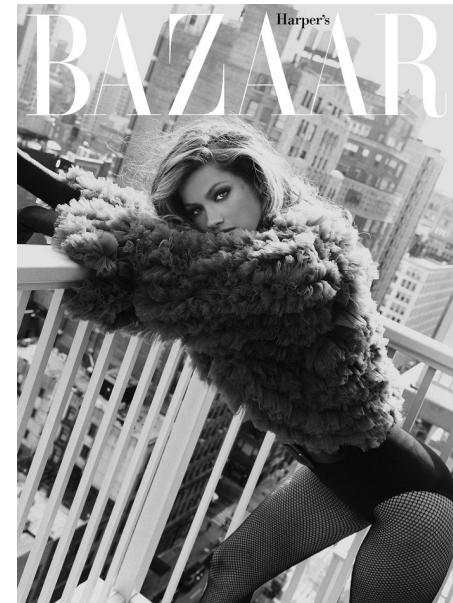

MAGGIE RAWLINS

Height 5'7" / 170cm

Bust 32" / 81cm Waist 23" / 58cm Hips 35" / 89cm Dress 0 US / 30 EU / 2 UK Shoes 8 US / 24

EU / 7 UK(kids)

Hair *Blonde* Eyes *Green*

anm
MANAGEMENT

1159 Dundas St. E, #148 Toronto, ON M4M 3N9
Email: info@anm-mgmt.com Tel: 1.416.792.0357
www.anm-mgmt.com