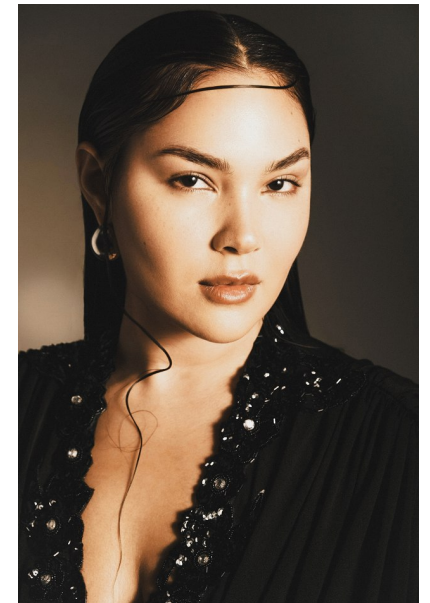

TAMORA MCLEMORE

Height 5'11.5" / 182cm

Bust 42" / 107cm Cup D Waist 34" / 86cm Hips 45.5" / 115cm Dress 14 US / 44 EU / 16

UK Shoes 11 US / 42 EU / 7.5 UK

Hair *Dark Brown* Eyes *Brown*

anm
MANAGEMENT

1159 Dundas St. E, #148 Toronto, ON M4M 3N9
Email: info@anm-mgmt.com Tel: 1.416.792.0357
www.anm-mgmt.com