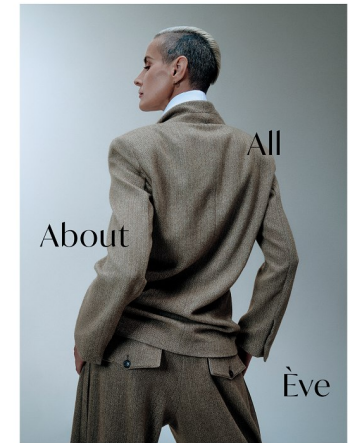

EVE SALVAIL

Height 5'9.5" / 176cm

Bust 33" / 84cm Cup A Waist 25.5" / 65cm Hips 37.5" / 95cm Dress 4 - 6 US / 34 - 36 EU / 6 - 8 UK Shoes 9 US / 40 EU / 6.5 UK

Hair *Platinum Blond* Eyes *Hazel*

THE KIT

THE KIT