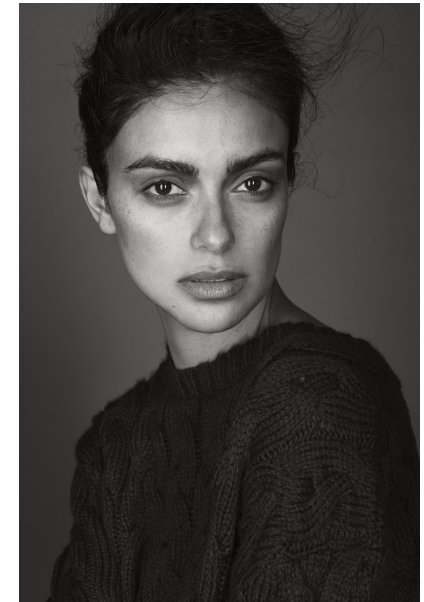

GABRIELA SALVADO

Height 5'9.5" / 176cm

Bust 32" / 81cm Cup B Waist 26" / 66cm Hips 35" / 89cm Dress 2 - 4 US / 32 - 34 EU / 4 - 6

UK Shoes 8 US / 39 EU / 6 UK

Hair Brown Eyes Brown

anm
MANAGEMENT

1159 Dundas St. E, #148 Toronto, ON M4M 3N9
Email: info@anm-mgmt.com Tel: 1.416.792.0357
www.anm-mgmt.com