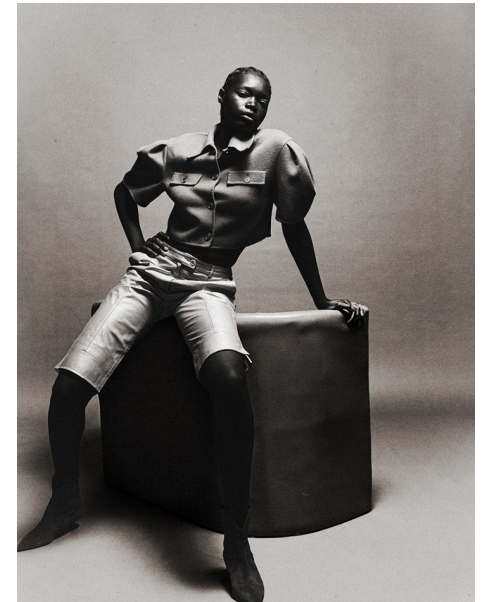

ADHEL LUAL

Height 5'10" / 178cm

Bust 34" / 86cm Waist 24.5" / 62cm Hips 35" / 89cm Dress 2 US / 32 EU / 4 UK Shoes 8.5

US / 25 EU / 7.5 UK(kids)

Hair Black Eyes Black

anm
MANAGEMENT

1159 Dundas St. E, #148 Toronto, ON M4M 3N9
Email: info@anm-mgmt.com Tel: 1.416.792.0357
www.anm-mgmt.com