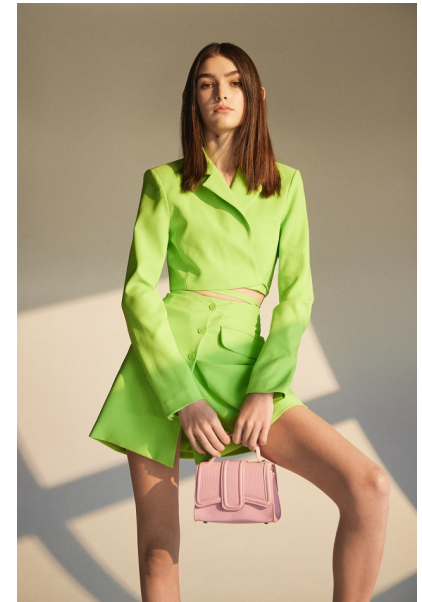

TAL LANGLEY

Height 5'9" / 175cm

Bust 31" / 79cm Waist 24" / 61cm Hips 35" / 89cm Dress 0 - 2 US / 30 - 32 EU / 2 - 4

UK Shoes 8 US / 39 EU / 6 UK

Hair *Light Brown* Eyes *Brown*

anm
MANAGEMENT

1159 Dundas St. E, #148 Toronto, ON M4M 3N9
Email: info@anm-mgmt.com Tel: 1.416.792.0357
www.anm-mgmt.com