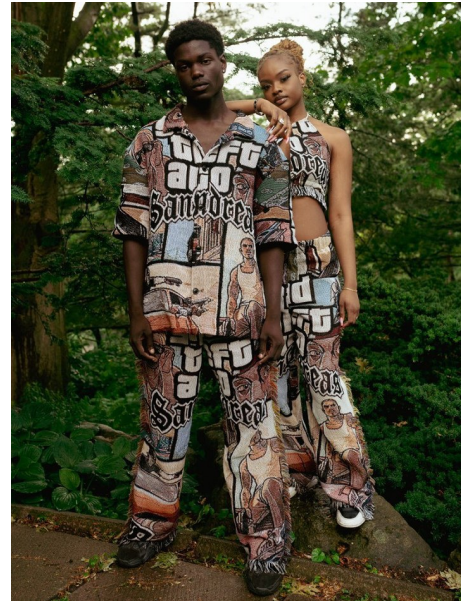

TEMI ADEBUKUNOLA

Height 6'1" / 185cm

Chest 36" / 91cm Waist 30" / 76cm Inseam 34" / 86cm Suit 39" / 99cm / 49 Shoes 10 US / 43.5

EU / 9.5 UK

Hair *Black* Eyes *Brown*

anm
MANAGEMENT

1159 Dundas St. E, #148 Toronto, ON M4M
3N9