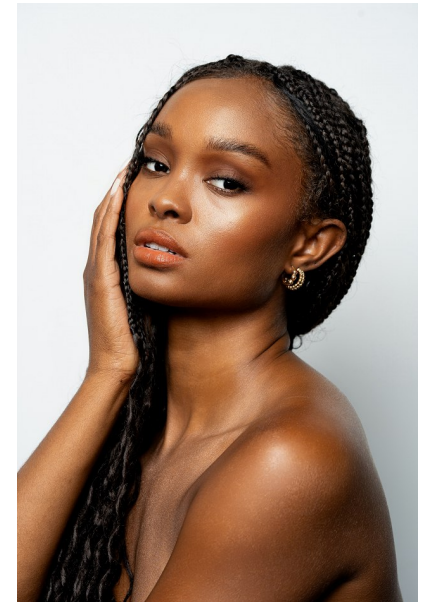

## **ELLE PATTERSON**

Height 5'8" / 173cm

Bust 32" / 81cm Waist 27.5" / 70cm Hips 39" / 99cm Dress 4 - 6 US / 34 - 36 EU / 6 - 8

UK Shoes 8.5 US / 39.5 EU / 6 UK

Hair *Black* Eyes *Brown*

**anm**  
MANAGEMENT