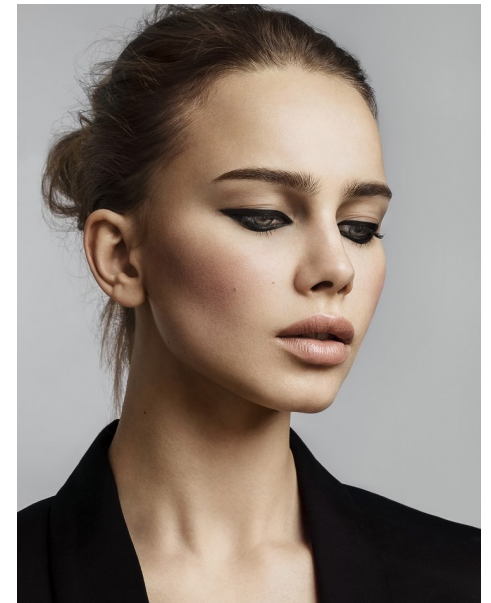

SERAFIMA KOBZEVA

Height 5'9" / 175cm

Bust 32" / 81cm Cup B Waist 24.5" / 62cm Hips 35" / 89cm Dress 2 - 4 US / 32 - 34 EU / 4 - 6

UK Shoes 9 US / 40 EU / 6.5 UK

Hair Blonde Eyes Blue / Green

anm
MANAGEMENT