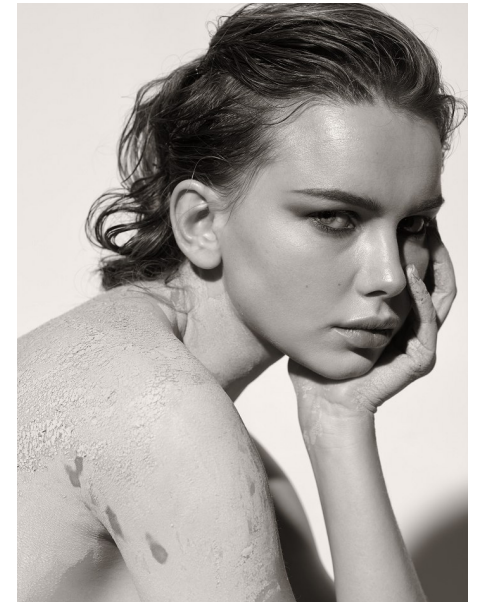

SERAFIMA KOBZEVA

Height 5'9" / 175cm

Bust 30" / 76cm Waist 24" / 61cm Hips 34" / 86cm Dress 2 - 4 US / 32 - 34 EU / 4 - 6

UK Shoes 7.5 US / 38.5 EU / 5.5 UK

Hair *Blonde* Eyes *Blue / Green*

anm
MANAGEMENT