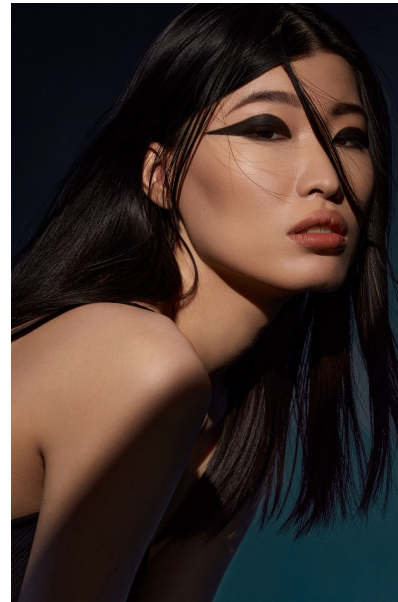

POPS OF PINK

anm
MANAGEMENT

1159 Dundas St. E, #148 Toronto, ON M4M 3N9
Email: info@anm-mgmt.com Tel: 1.416.792.0357
www.anm-mgmt.com