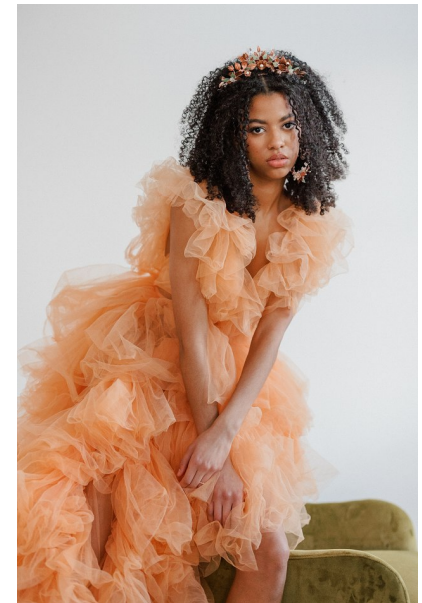

ELLA CHARLES

Height 5'11.5" / 182cm

Bust 32" / 81cm Waist 24.5" / 62cm Hips 35.5" / 90cm Dress 0 US / 30 EU / 2 UK Shoes 11

US / 42 EU / 7.5 UK

Hair Brown Eyes Brown

anm
MANAGEMENT

1159 Dundas St. E, #148 Toronto, ON M4M 3N9
Email: info@anm-mgmt.com Tel: 1.416.792.0357
www.anm-mgmt.com