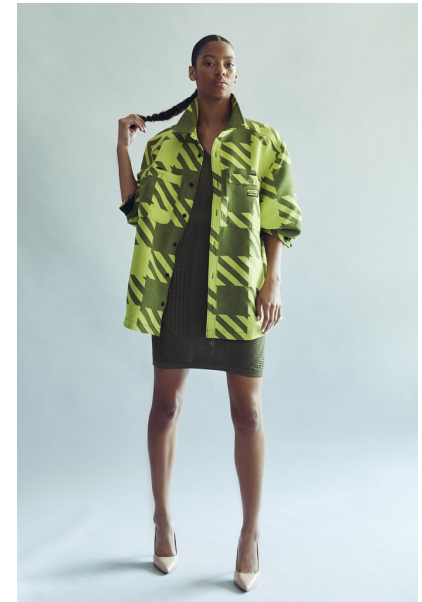

ELLA CHARLES

Height 5'11.5" / 182cm

Bust 32" / 81cm Waist 24.5" / 62cm Hips 35.5" / 90cm Dress 0 US / 30 EU / 2 UK Shoes 11

US / 42 EU / 7.5 UK

Hair Brown Eyes Brown

anm
MANAGEMENT

1159 Dundas St. E, #148 Toronto, ON M4M 3N9
Email: info@anm-mgmt.com Tel: 1.416.792.0357
www.anm-mgmt.com